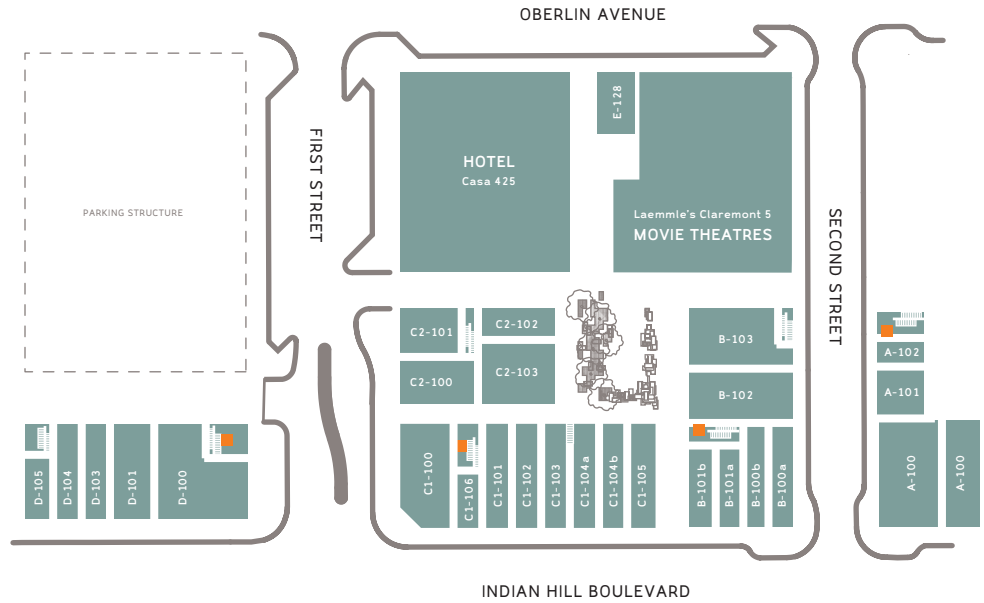

DIRECTORY

First Level

APPAREL & ACCESSORIES

- American Apparel :: D-100
- Amor Femina :: C1-106
- Celley's :: B-100b
- Chico's :: C1-100
- Chloe & Hunter :: C1-102
- Isabella Dee Boutique :: C1-104b
- O' My Sole :: C1-101
- Peyton Grey :: C2-101
- Tally for Men :: A-101
- Too Blonde :: C2-100

EATERIES

- Cold Stone Creamery :: C1-103
- Eccoterra :: D-101
- Jamba Juice :: B-101b
- Kazama Sushi :: C1-104a
- La Parolaccia :: A-103
- Le Pain Quotidien :: B-103
- Pita Pit :: D-104
- So Fresh :: D-103
- The Back Abbey :: E-128
- The Coffee Bean & Tea Leaf :: C1-105
- Wine Styles :: A-100

HOTEL

- Hotel Casa 425 ::

MOVIE THEATRES

- Laemmle's Claremont 5 ::

SPECIALTY STORES

- Bath Junkie :: B-100a
- Cloud Nine :: B-101a
- Eccoterra :: D-101
- Village Wireless :: D-105
- Wine Styles :: A-100

PERSONAL CARE

- Cielo Mio :: C2-200
- Claremont Smile Design :: B-207
- David Seccombe, DDS :: C1-205
- GIA Laser Aesthetic Center :: C1-200
- Burley Helou Vences :: C2-202

SERVICES

- CH Robinson World Wide Inc :: D-200
- Eco Securities :: A-202
- Evolve Media :: B-200
- Just In Time Communications :: B-208
- Technip USA :: D-205

Property Manager :: 213.622.4442

ELEVATOR :: ■